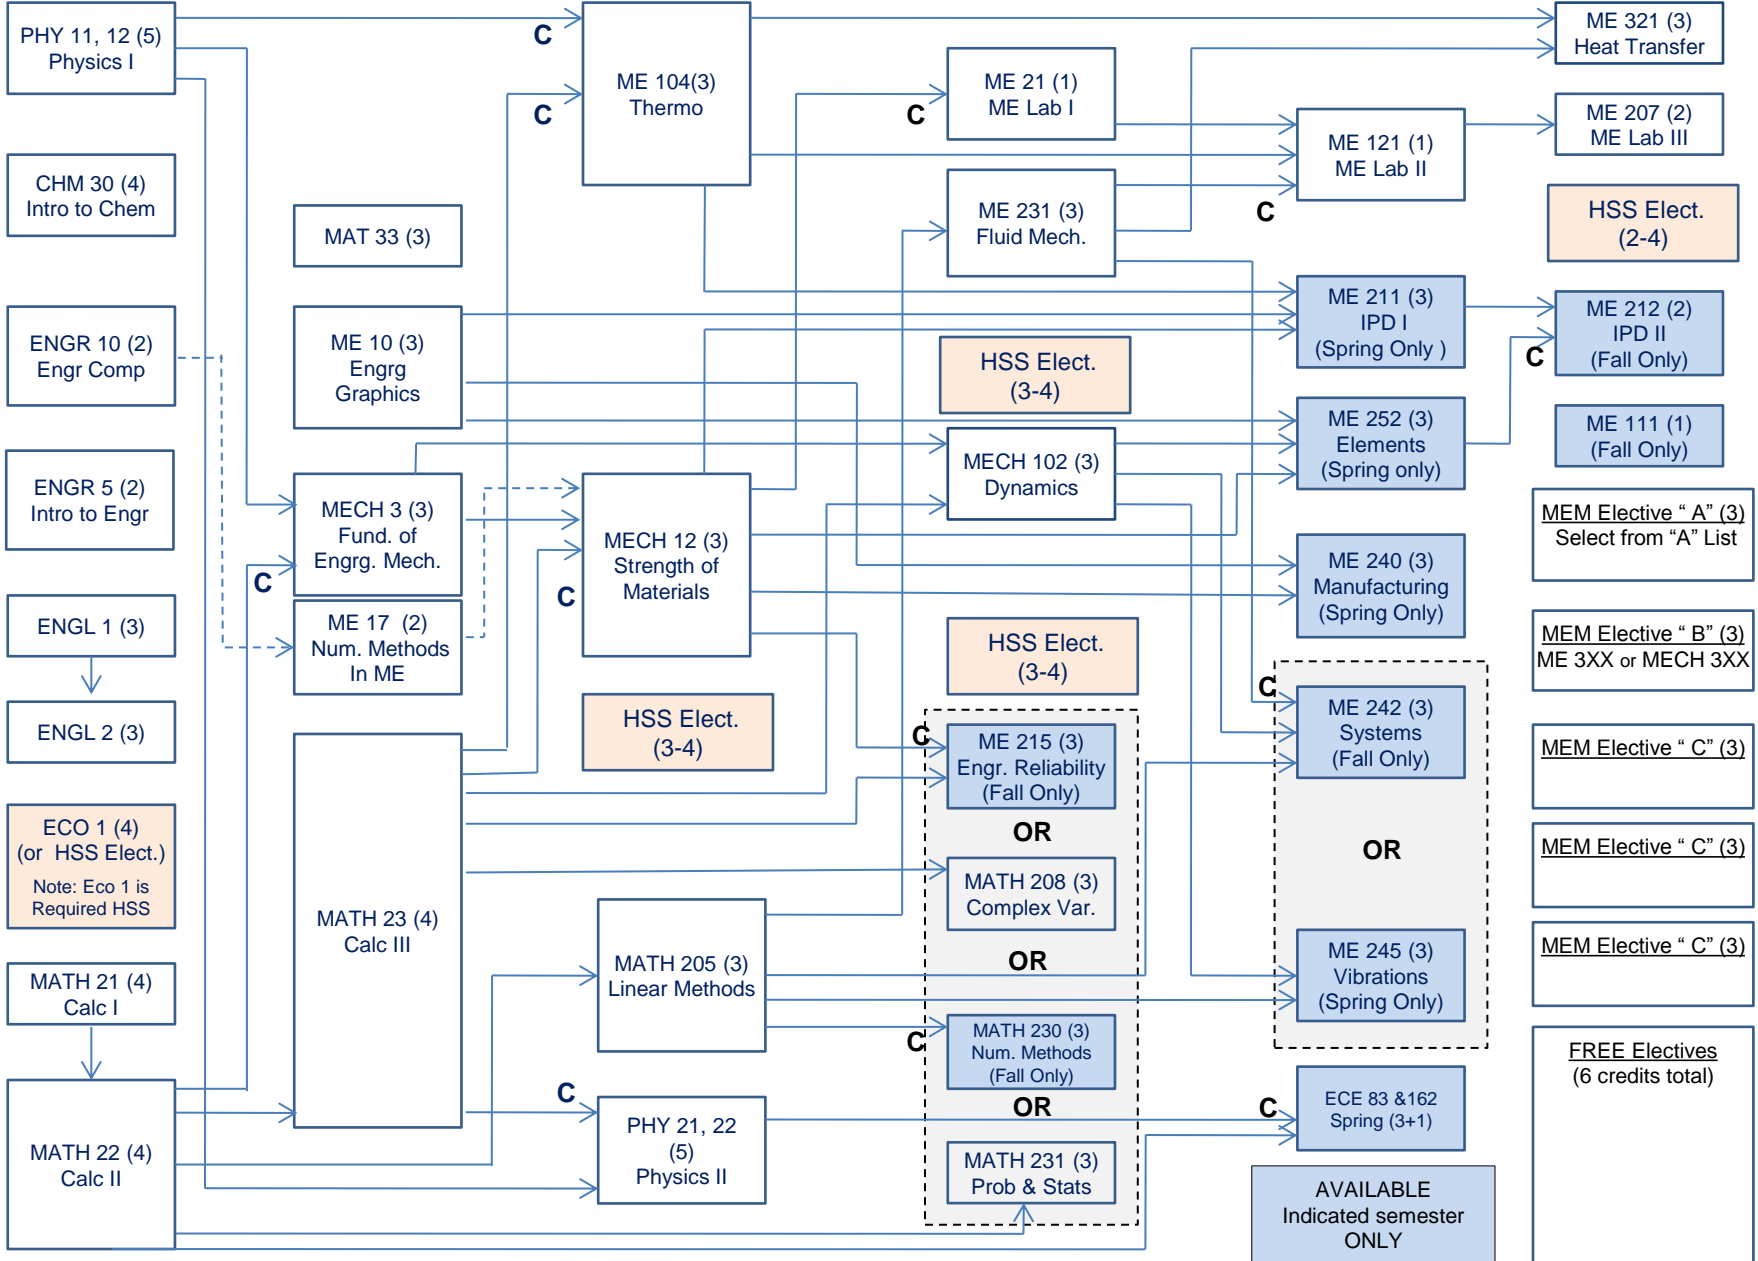

Complete MEM Curriculum Flowchart Including HSS & Free Electives

**Freshman Year
(31 cr)**

**SOPH 1
(15 cr)**

**SOPH 2
(17-18 cr)**

**JR 1
(16-18 cr)**

**JR 2
(17 cr)**

**Senior Year
(31-33 cr)**

“C” = Co-Requisite. Courses can be taken concurrently

Total Credits Required: 129